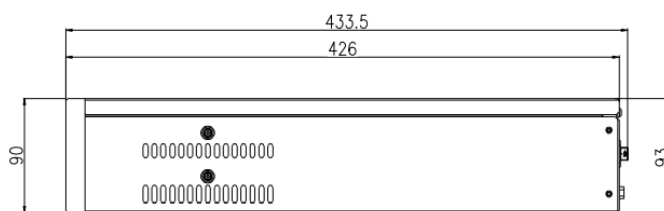

## Key Features

- Up to 32ch IP cameras access
- Up to 12MP resolution recording
- 8 SATA hard disk each up to 12TB
- 2 RJ45 10M/100M/1000M network interface
- Support RAID 5/6/10
- Smart search & playback
- Support cloud upgrade

# Specification

Video Input	
IP Camera Input	32 Channel
Incoming Bandwidth	320Mbps
Outgoing Bandwidth	320Mbps
Video Output	
HDMI Output	HDMI 1: 1920×1080, 1440×900, 1280×1024 HDMI 2: 3840×2160, 1920×1080, 1440×900, 1280×1024
VGA Output	1920×1080, 1440×900, 1280×1024
Different Source Output	Support
Decoding Capacity	1ch 12MP, 4ch 8MP, 8ch 4MP, 16ch 1080P, 32ch 720P
Dual Stream	Support
Multi-screen Display	1st Screen: 1/4/8/9/16/32/36 2nd Screen: 1/4/8/9/16
Recoding	
Resolution	12MP, 8MP, 6MP, 5MP, 4MP, 3MP, 1080P, 720P, D1 etc.
Recording Mode	Manual, Schedule (Regular, Continuous), Event
Trigger Events	Motion Detection, Video Loss, Alarm in, IVS
Playback and Backup	
Sync Playback	16/9/4/1
Search Mode	Time /Date, Alarm, Picture grid, Event
Backup Mode	USB Device, Network, eSATA
Alarm	
General Alarm	Motion Detection, Video Loss, IVS, Alarm in, Alarm out
Abnormal Alarm	Disk Alarm, IP Address Conflict, Network Disconnect
Network	
Network Function	HTTP, HTTPS, TCP/IP, IPv4, UPnP, UDP, RTSP, SMTP, NTP, DNS, DHCP, P2P, IP Filter, DDNS, 802.1X, SNMP, 3G/4G, PPPoE
Remote Users	8 users
Smart Phone	iPhone, iPad, Android
Interoperability	ONVIF, SDK, CGI

## Dimensions (mm)