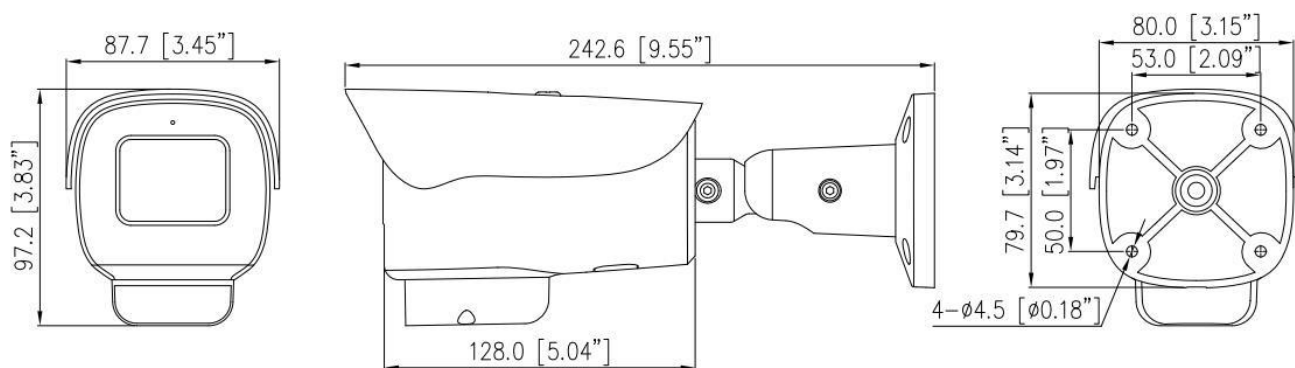

Dimensions (mm)

Accessories

Optional: