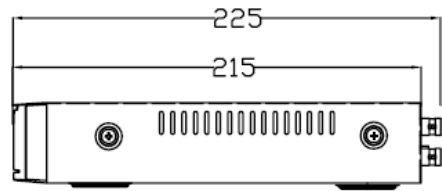

Auxiliary Interface	
Network Interface	1 RJ45 10M/100M self-adaptive Ethernet Interface
SATA	1 SATA interfaces, Up to 8TB capacity for each disk
Alarm In/Out	-/-
USB Interface	3 ports (1 front USB 2.0 port, 2 rear USB 2.0 port)
General	
Power Supply	DC12V/2A
Power Consumption	Max 15W (without HDD)
Working Temperature	-10 °C to 50 °C (14 °F to 122 °F)
Working Humidity	Less than 90% RH
Dimensions (W×D×H)	255 × 225 × 45 mm (10.04 × 8.86 × 1.77 inch)
Net Weight	0.65 kg (1.43 lb)

## Dimensions (mm)