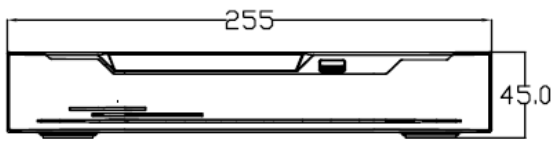

Auxiliary Interface	
Network Interface	1 RJ45 10M/100M self-adaptive Ethernet Interface
SATA	1 SATA interfaces, Up to 8TB capacity for each disk
Alarm In/Out	-/-
USB Interface	3 ports (1 front USB 2.0 port, 2 rear USB 2.0 port)
General	
Power Supply	DC12V/2A
Power Consumption	Max 15W (without HDD)
Working Temperature	-10 °C to 50 °C (14 °F to 122 °F)
Working Humidity	Less than 90% RH
Dimensions (W×D×H)	255 × 225 × 45 mm (10.04 × 8.86 × 1.77 inch)
Net Weight	0.65 kg (1.43 lb)

## Dimensions (mm)