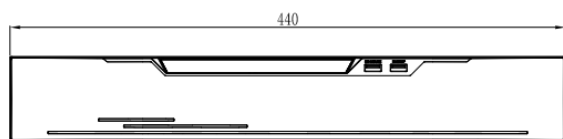

## Key Features

- Up to 32ch IP cameras access
- Up to 12MP resolution recording
- 4 SATA hard disk each up to 12TB
- 2 RJ45 10M/100M/1000M network interface
- Support RAID 5/6/10
- Smart search & playback
- Support cloud upgrade

# Specification

Video Input	
IP Camera Input	32 Channel
Incoming Bandwidth	320Mbps
Outgoing Bandwidth	320Mbps
Video Output	
HDMI Output	HDMI 1: 1920×1080, 1440×900, 1280×1024 HDMI 2: 3840×2160, 1920×1080, 1440×900, 1280×1024
VGA Output	1920×1080, 1440×900, 1280×1024
Different Source Output	Support
Decoding Capacity	1ch 12MP, 4ch 8MP, 8ch 4MP, 16ch 1080P, 32ch 720P
Dual Stream	Support
Multi-screen Display	1st Screen: 1/4/8/9/16/32/36 2nd Screen: 1/4/8/9/16
Recoding	
Resolution	12MP, 8MP, 6MP, 5MP, 4MP, 3MP, 1080P, 720P, D1 etc.
Recording Mode	Manual, Schedule (Regular, Continuous), Event
Trigger Events	Motion Detection, Video Loss, Alarm in, IVS
Playback and Backup	
Sync Playback	16/9/4/1
Search Mode	Time /Date, Alarm, Picture grid, Event
Backup Mode	USB Device, Network, eSATA
Alarm	
General Alarm	Motion Detection, Video Loss, IVS, Alarm in, Alarm out
Abnormal Alarm	Disk Alarm, IP Address Conflict, Network Disconnect
Network	
Network Function	HTTP, HTTPS, TCP/IP, IPv4, UPnP, UDP, RTSP, SMTP, NTP, DNS, DHCP, P2P, IP Filter, DDNS, 802.1X, SNMP, 3G/4G, PPPoE
Remote Users	8 users
Smart Phone	iPhone, iPad, Android
Interoperability	ONVIF, SDK, CGI

## Dimensions (mm)